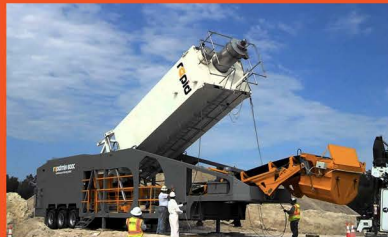

Rapidmix 600C Mobile
Pugmill Mixing Plant